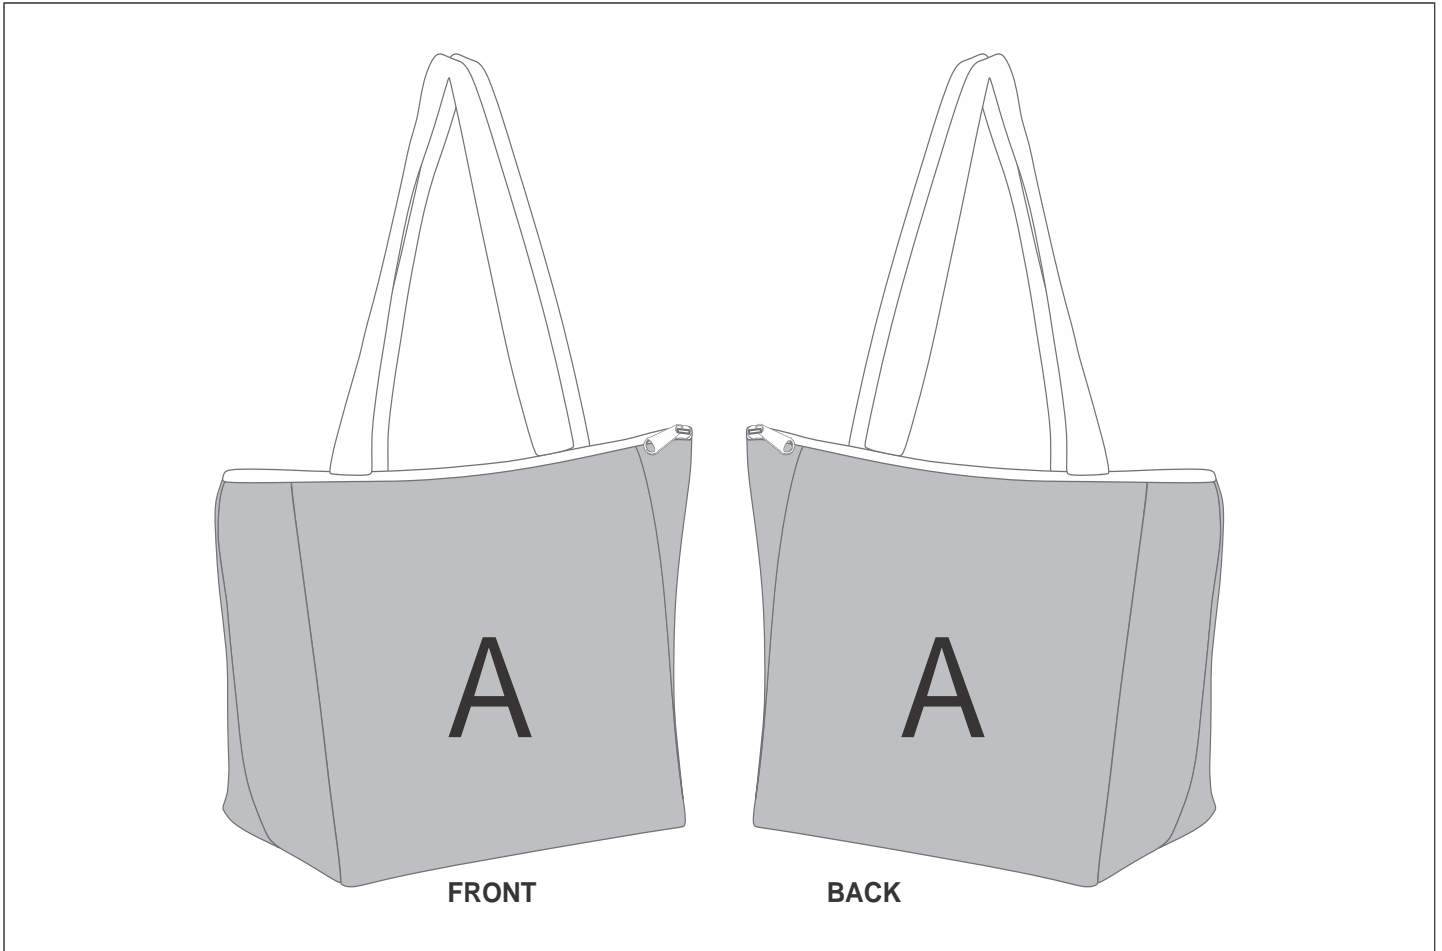

## Need to know:

Includes 1-Position Sublimation (setup fees apply)

- Please Note: We cannot guarantee 100% logo Alignment on all Brandable Panels.

## Branding Options:

Position	Branding Method (Branding Code)	No. of Colours	Dimension
A	Custom Sublimation A (CPSUB-A)	Full Colour	621mm wide x 915mm high